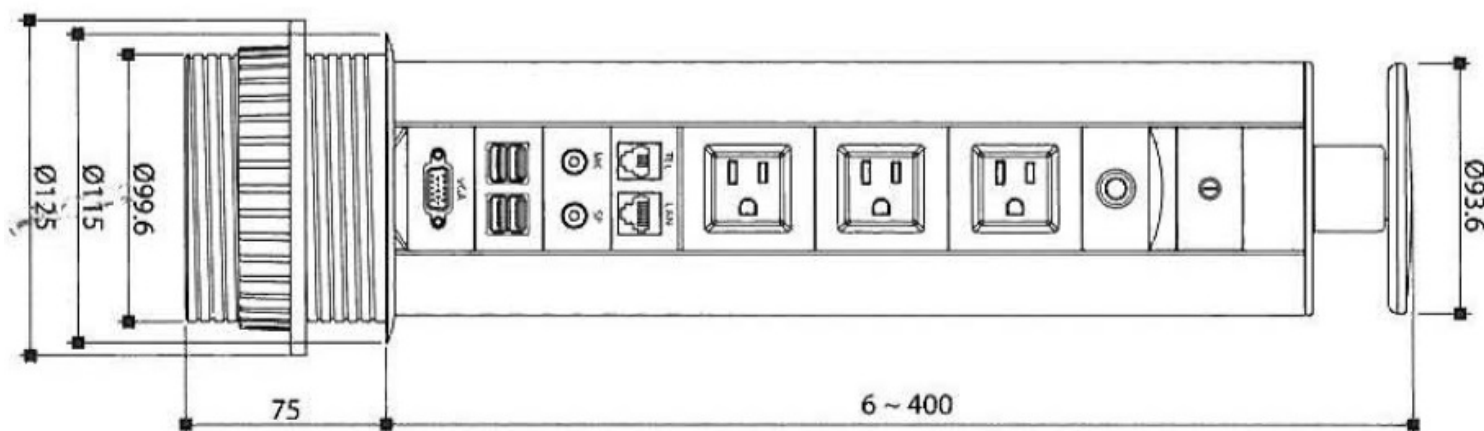

PRODUCT SHEET

Description:

Vertical Power Station $\varnothing 100 \times 460$ mm, Black/Alu, Consists Of 1 x Switch, 1 x TEL/LAN, 1 x Thermal Circuit Breaker, 3 x, Sockets DIN 49440, 1 x USB Hub, 1 x MIC/SP, 1 x VGA, 1 x, Instruction Sheet

Item number:

25.22.600-1

Units	Box	Carton	HS Code	Barcode
Pcs.	1	6	8536490099	
				5704866092456

SISO A/S

Mileparken 11
DK-2740 Skovlunde
Denmark
VAT: DK 24786013

Phone +45 45 830 900

www.siso.dk
siso@siso.dk